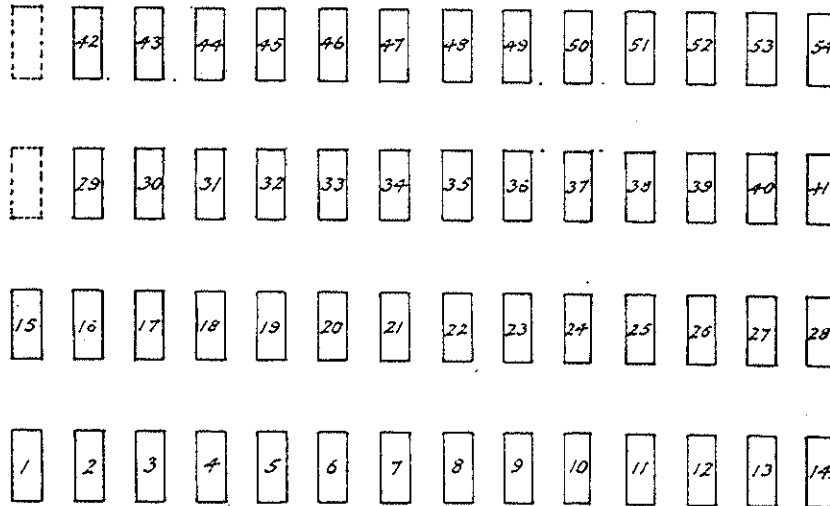

OLD LOCATION

NEW LOCATION

PLAN
 showing OLD & NEW LOCATIONS
 of graves in PURDYTOWN
 CEMETERY. (PAUPACK TWP.)

DRAWN BY E.D.M. 8/27/24	TRACED BY E.D.M. 8/27/24	CHECKED BY CORRECT	APPROVED
NO.	DATE	REVISION	BY
			CH.
			APP.